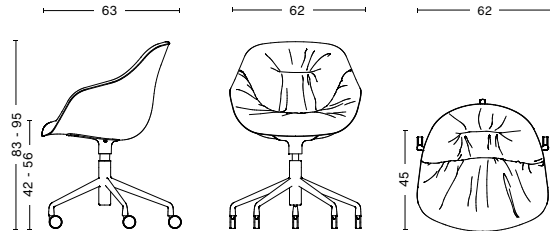

BASE FINISH / Available in 2 different base finishes.

/ Black powder coated aluminium (RAL 9005)

/ Polished aluminium

BLACK POWDER
COATED STEEL

POLISHED
ALUMINIUM

DIMENSIONS

WIDTH / 62 cm / 24.41"

DEPTH / 63 cm / 24.8"

HEIGHT / 83 - 95 cm / 32.68" - 37.40"

SEAT HEIGHT / 42 - 56 cm / 16.54" - 22.05"

SEAT DEPTH / 45 cm / 17.72"

GLIDERS

SOFT BLACK WHEELS / Standard on all. Suitable for all floorings.

OPTIONS

/ CMHR foam (fire retardant).